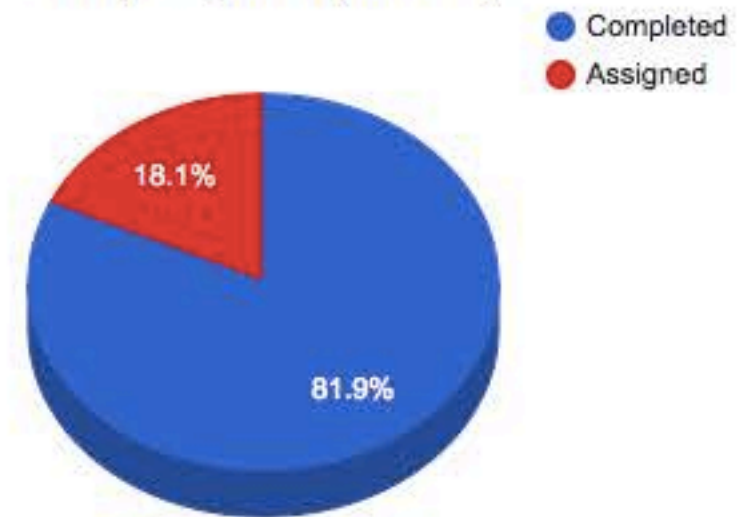

## ICU DATABASE DASHBOARD

**1,316**  
ASSIGNMENTS COMPLETED

NUMBER OF CURRENT  
MISSING ASSIGNMENTS

**291**

NUMBER OF STUDENTS  
MISSING ASSIGNMENTS

**122**

Missing Assignments (Total YTD)

Missing Assignments (By Grade Level)

Students with Missing Assignments