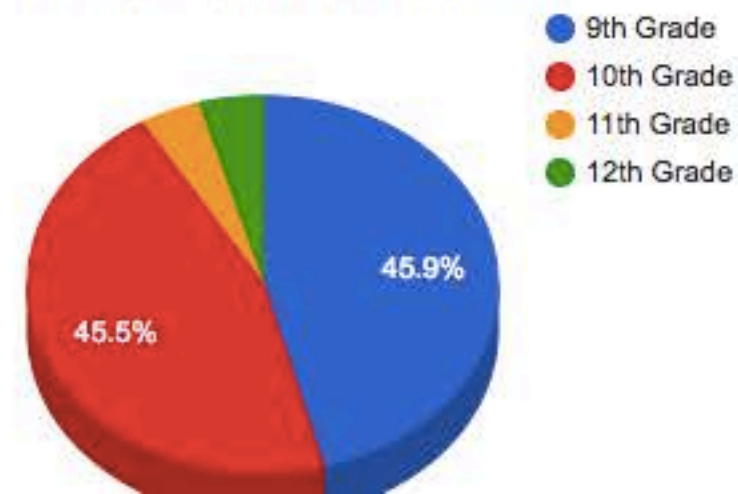

## ICU DATABASE DASHBOARD

**1,316**  
ASSIGNMENTS COMPLETED

NUMBER OF CURRENT  
MISSING ASSIGNMENTS

**291**

NUMBER OF STUDENTS  
MISSING ASSIGNMENTS

**122**

Missing Assignments (Total YTD)

Missing Assignments (By Grade Level)

Students with Missing Assignments